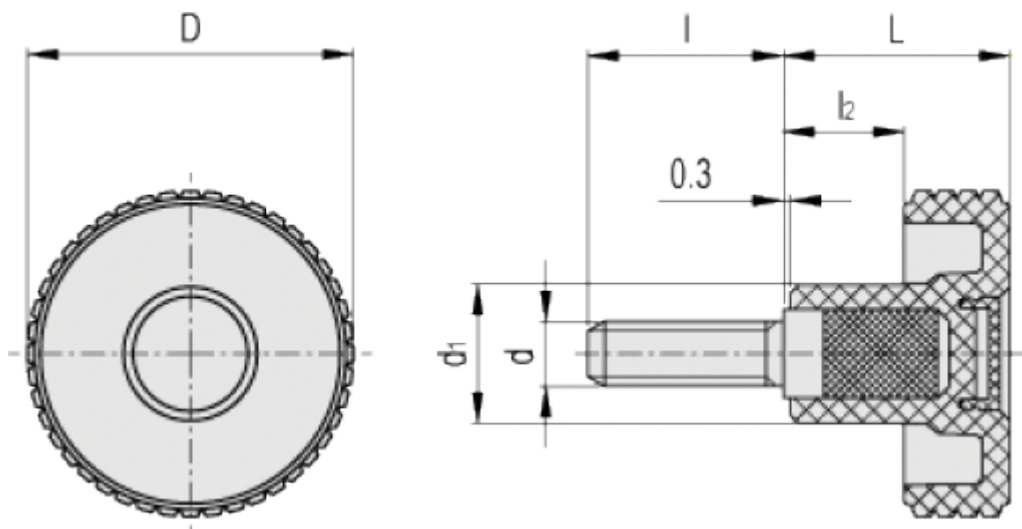

Article number: 23020342662

Description: E+G Knurled knob MBT.30 p-M6x20-C2, Orange

## Measures

D	= 31
d1	= 15
d6g	= M6
L	= 24
I	= 20
l2	= 11.5